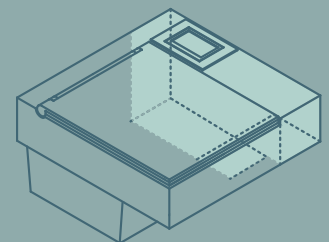

ITS ELEMENTARY GEOMETRY AND VOLUME ENABLE SYSTEM ONE TO ADAPT, AS A PLAIN MODULE, AND IN A COMPOSITE MANNER, TO ANY ENVIRONMENTAL OR USER REQUIREMENTS.

soluzioni composite
composite solutions

linear
solutions

bidet

contenitore
cabinet

SYSTEM **O**
NE
DESIGN NILO GIOACCHINI
PATENT PENDING

WC hi tech plus

save
space

piani seduta fruibili
usable seating

contenitore
cabinet

save
water

pulsante di scarico
flush button

monoblocco
a dimensioni ridotte
close coupled
with reduced sizes

musica
music

aromaterapia
aromatherapy

luce notturna
night light

doppia
erogazione
twin bidet
water

infinite soluzioni
infinite solutions