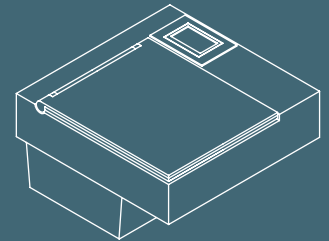

ITS ELEMENTARY GEOMETRY AND VOLUME ENABLE SYSTEM ONE TO ADAPT, AS A PLAIN MODULE, AND IN A COMPOSITE MANNER, TO ANY ENVIRONMENTAL OR USER REQUIREMENTS.

soluzioni composite
composite solutions

linear
solutions

linear
preview

corner
solutions

corner
preview

WC models

WC
basic

WC
simple

WC
hi tech

con touch screen
with touch screen