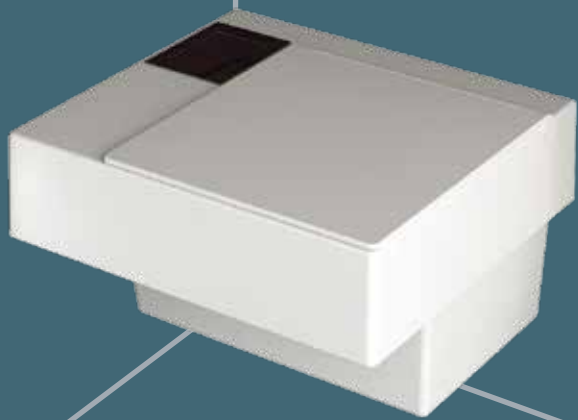

ITS ELEMENTARY GEOMETRY AND VOLUME ENABLE SYSTEM ONE TO ADAPT, AS A PLAIN MODULE, AND IN A COMPOSITE MANNER, TO ANY ENVIRONMENTAL OR USER REQUIREMENTS.

soluzioni composite
composite solutions

linear
solutions

linear
preview

corner
solutions

corner
preview

WC models

WC
basic

WC
simple

WC
hi tech

con touch screen
with touch screen